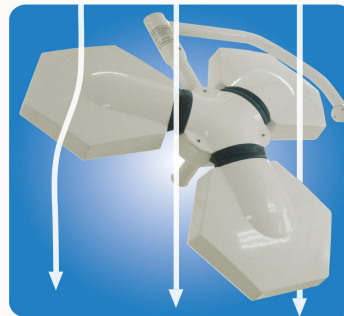

With its open design and superior ventilated ceiling tolerance, SY02-LED ensures that perfect operating conditions are created and hygienic requirements are fulfilled. The airflow surface under the ventilated ceiling is minimized and the reduced heat generation ensures a low turbulence displacement stream under the light head.