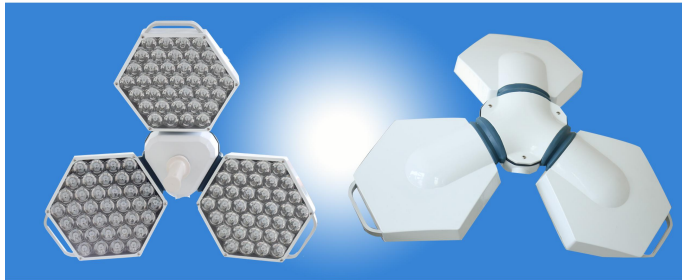

HFMED®

SY02-LED3D

Shadowless Operating lamp

Uniform, homogeneous lighting in surface and deep cavity procedures thanks to SY02-LED's innovative shadow control.

Our ergonomic, sterile operating concept allows for the simple and flexible control of all functions by the surgical team.

Almost unlimited LED life expectancy delivers tremendous product reliability and investment protection.

Environmentally proactive: low power consumption and durable LEDs minimize the impact on our precious resources.

HFMED®

YOUR IDEAL OPERATING TABLE SUPPLIER

SHANGHAI HUIFENG MEDICAL INSTRUMENT CO.,LTD

Address: NO.885, Qiuxing Road, Nичeng Town, Pudong New Area, Shanghai, China.

Tel: +862158064992

Mob: +862158065105

Email: lisa@huifeng-co.com

Web: www.sh-huifeng.com

Official QR code