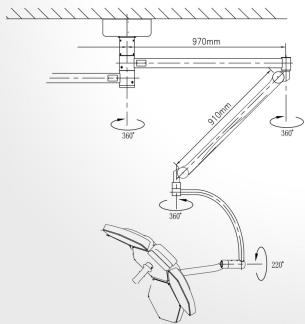

SY02-LED3D