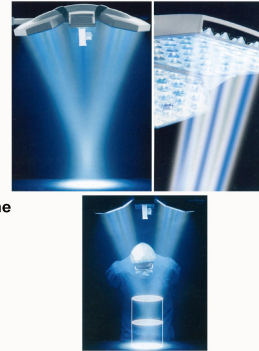

## SY02-LED3D

HUI FENG has harnessed the far-reaching potential of the multi-lens matrix to virtually eliminate shadows. The SY02-LED3 series's overlapping fields of light and multiple patterns - selectable based on the surgical situation - minimize shadows and redirect the full selected intensity to the surgical site. The result is up to 20% more light in deep cavity situations.