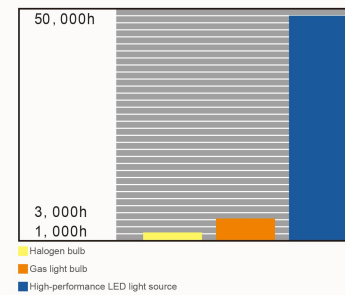

## SY02-LED3D

HUI FENG has harnessed the far-reaching potential of the multi-lens matrix to virtually eliminate shadows. The SY02-LED3 series's overlapping fields of light and multiple patterns - selectable based on the surgical situation - minimize shadows and redirect the full selected intensity to the surgical site. The result is up to 20% more light in deep cavity situations.

## Main Technical Data

SY02-LED3D Shadowless Operating lamp	
Illuminance	≥150,000Lux
Colour temperature	4500±300K
Colour reduction index(Ra)	96
Illuminance depth	1045mm
Total irradiance	127W/ m <sup>2</sup>
Size of light field	220-310mm
Best height of installation	2900mm
Rated power of bulb	3.2V/1W
Service life of illuminan	≥50,000h
Power supply voltage	AC110-240V,50/60Hz
Total LED bulb quantity	111 pcs
Total power consumption	60W