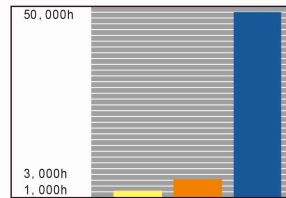

280CLED
 Cold light operating lamp (deep)

HFMED

SHANGHAI HUIFENG MEDICAL INSTRUMENT CO.,LTD

280CLED

Product Description

Device used for providing a specialized source of light for illumination of a site of medical intervention. It provides a high intensity, high colour rendering field of light that minimizes shadows and the emission of heat. Adjustable Operating field diameter with focus

Main Technical Data

280CLED Cold light operating lamp (deep)	
illuminance	≥50,000Lux
Colour temperature	4000±500k
color reduction index(Ra)	97
Total irradiance	171W/m ²
Size of light field	150mm
LED bulb quantity	19PCS
LED bulb life(hr)	≥50,000
Rated power of bulb	3.2V/1W(32pc led bulb)
Power supply voltage	220V/50Hz
Bulb	LED bulb
Lowest height of installation	2300-2600mm
Accessories/ spare parts/consumables	
	1 x Set of spare LED bulbs
	1 x Spare handle
	1 x Set of spare fuses