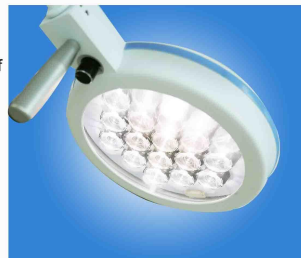

HFMED®
280CLED | Cold light operating lamp (deep)

This cold-light single hole deep lamp (LED) features simple structure, easy usage, good appearance and practicability, as well as distinctive performance for deep illumination. More applicable to relatively low-storey room.

280CLED
 Cold light operating lamp (deep)

HFMED

SHANGHAI HUIFENG MEDICAL INSTRUMENT CO.,LTD

280CLED

Product Description

Device used for providing a specialized source of light for illumination of a site of medical intervention. It provides a high intensity, high colour rendering field of light that minimizes shadows and the emission of heat. Adjustable Operating field diameter with focus

Mutil joints arm system, stably suspending, and moving smoothly
Height for 2300-2600mm
Operating Theater

Long service life:
Halogen generally is 1000 hours, the LED is the (Osram) more than 50000 hours.