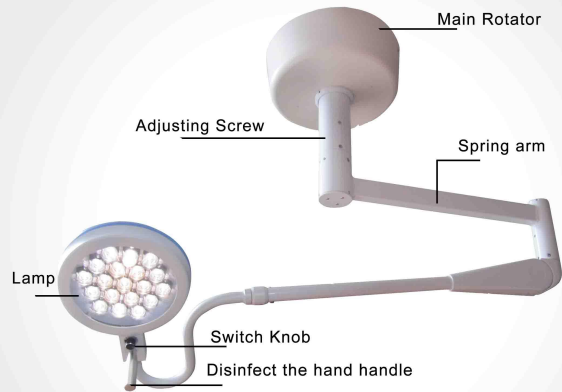

HFMED®
280CLED | Cold light operating lamp (deep)

This cold-light single hole deep lamp (LED) features simple structure, easy usage, good appearance and practicability, as well as distinctive performance for deep illumination. More applicable to relatively low-storey room.

280CLED
 Cold light operating lamp (deep)

HFMED

SHANGHAI HUIFENG MEDICAL INSTRUMENT CO.,LTD

280CLED

Product Description

Device used for providing a specialized source of light for illumination of a site of medical intervention. It provides a high intensity, high colour rendering field of light that minimizes shadows and the emission of heat. Adjustable Operating field diameter with focus