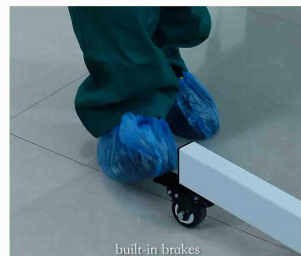

280SLED

Cold light operating lamp (deep)

HFMED

SHANGHAI HUIFENG MEDICAL INSTRUMENT CO., LTD

Product Description

Device used for providing a specialized source of light for illumination of a site of medical intervention. It provides a high intensity, high colour rendering field of light that minimizes shadows and the emission of heat. Adjustable Operating field diameter with focus