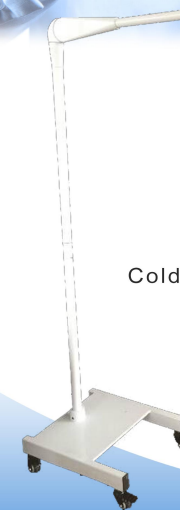

280SLED

Cold light operating lamp (deep)

HFMED

SHANGHAI HUIFENG MEDICAL INSTRUMENT CO., LTD