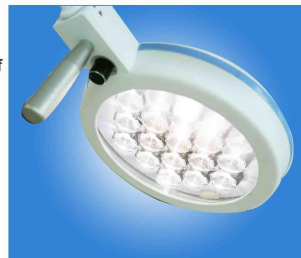

HFMED®
280SLED | Cold light operating lamp (deep)

This cold-light single hole deep lamp (LED) features simple structure, easy usage, good appearance and practicability, as well as distinctive performance for deep illumination. More applicable to relatively low-storey room.

280SLED

Cold light operating lamp (deep)

HFMED

SHANGHAI HUIFENG MEDICAL INSTRUMENT CO., LTD

Product Description

Device used for providing a specialized source of light for illumination of a site of medical intervention. It provides a high intensity, high colour rendering field of light that minimizes shadows and the emission of heat. Adjustable Operating field diameter with focus

Mobile on heavy sturdy stand,
On 4 antistatic ball-bearing swivel castors, 2 with breaks
Spring balanced articulating arm
Low centre of gravity for optimal stability and reach

Main Technical Data

280SLED Cold light operating lamp (deep)	
Illuminance	≥50,000Lux
Colour temperature	4000±500k
color reduction index(Ra)	97
Total irradiance	171W/m ²
Size of light field	150mm
LED bulb quantity	19PCS
LED bulb life(hr)	≥50,000
Rated power of bulb	3.2V/1W(32pc led bulb)
Power supply voltage	220V/50Hz
Bulb	LED bulb
Accessories/ spare parts/consumables	
	1 x Set of spare LED bulbs
	1 x Spare handle
	1 x Set of spare fuses